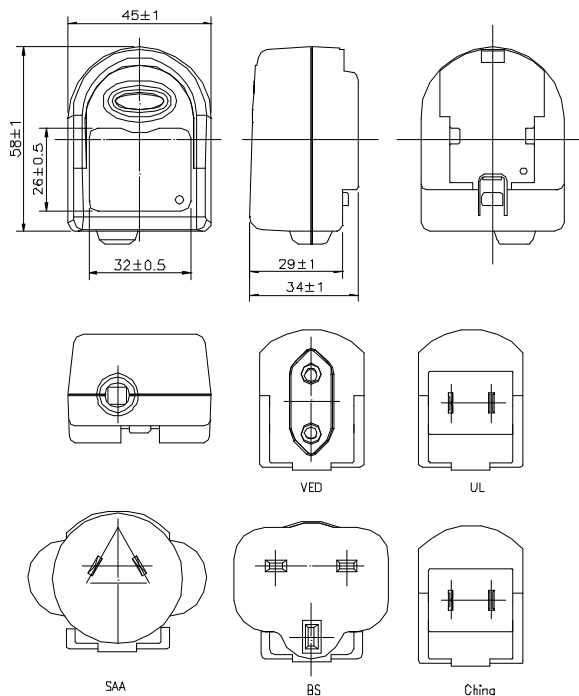

Mechanical

| | |
|---------------|----------------------------|
| Case Size | 58L x 45W x 34H mm |
| Case Material | Black, 94V-1 or equivalent |
| Weight | 86 ± 5 g |
| DC Cord | 4.92ft |

For reference only. For details please contact your local sales representative